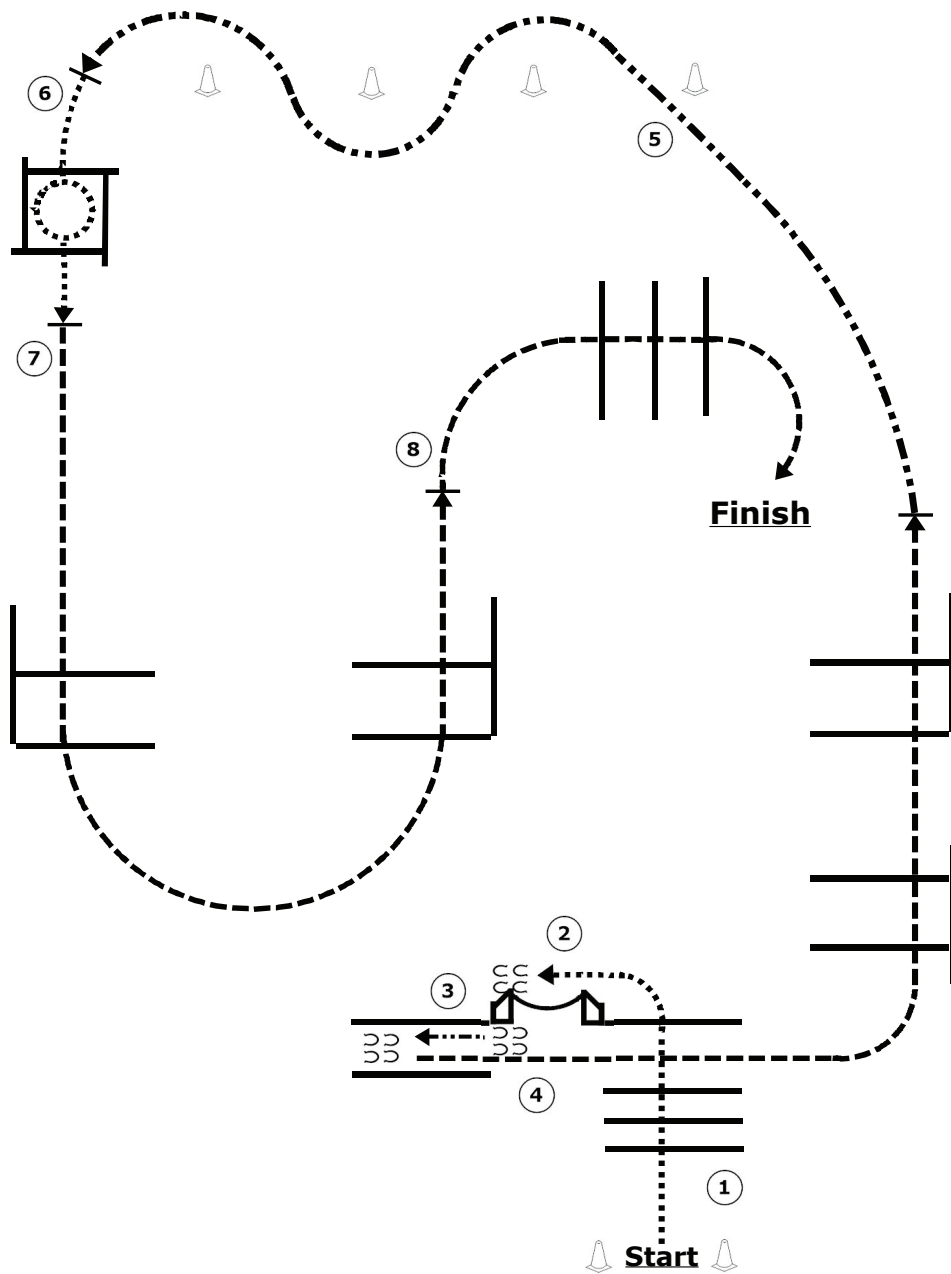

6/13/2026

- 1- Walk Poles
- 2- Walk through Gate (Gate Is Open)
- 3- Back To Front Of Chute
- 4- Walk Poles
- 5- Walk Poles
- 6- Walk Poles To Finish

Trail Class

336- All Breed Trail 8 And Under

This class show to only the first set of Judges

6/13/2026

- 1- Walk Poles To Gate
- 2- Left Hand Push Gate
- 3- Back Chute
- 4- Jog Poles
- 5- Walk Poles
- 6- Jog Poles
- 7- Walk Into Box, 360° Circle Right, Walk Out To Finish

Trail Class In Hand

307- APHA In Hand Trail
308- APHA Amateur In Hand Trail

6/13/2026

- 1- Walk Poles To Gate
- 2- Left Hand Push Gate
- 3- Back Chute
- 4- Jog Poles
- 5- Extended Jog & Serpentine Cones
- 6- Walk Into Box, 360° Circle Either Way, Walk Out
- 7- Jog Poles
- 8- Jog Poles To Finish