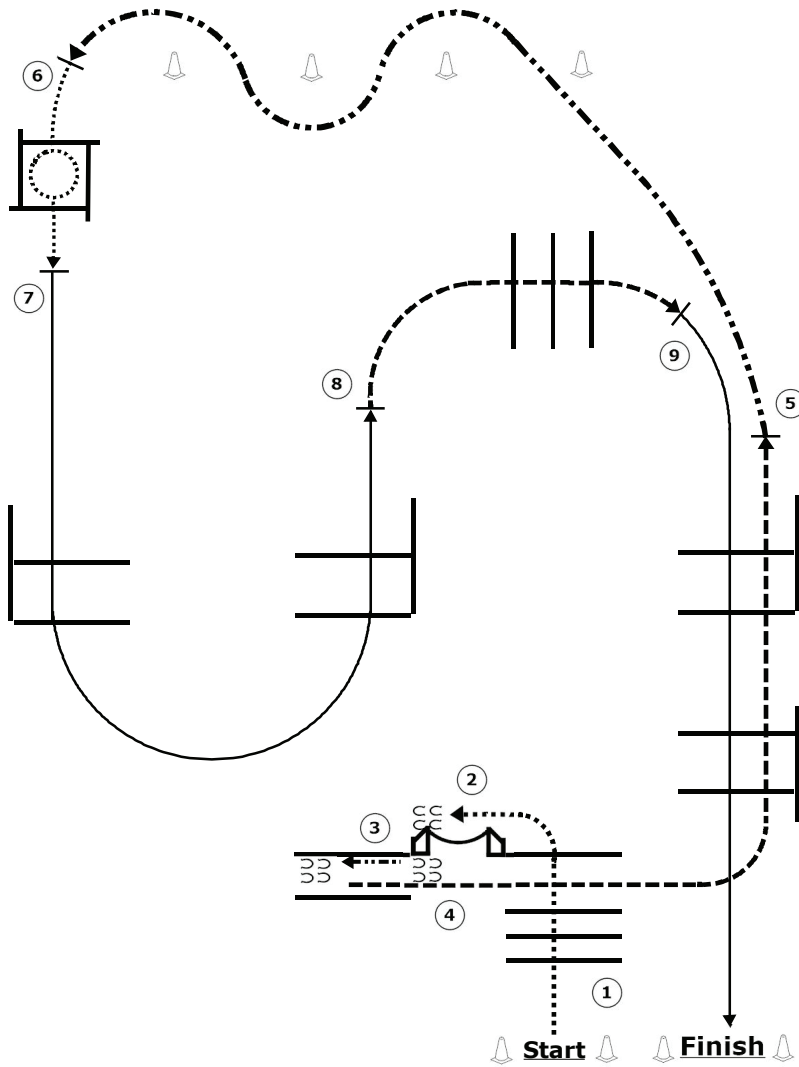

6/13/2026

- 1- Walk Poles To Gate
- 2- Left Hand Push Gate
- 3- Back Chute
- 4- Jog Poles
- 5- Walk Poles
- 6- Jog Poles
- 7- Walk Into Box, 360° Circle Right, Walk Out To Finish

Trail Class In Hand

307- APHA In Hand Trail
308- APHA Amateur In Hand Trail

6/13/2026

- 1- Walk Poles To Gate
- 2- Left Hand Push Gate
- 3- Back Chute
- 4- Jog Poles
- 5- Extended Jog & Serpentine Cones
- 6- Walk Into Box, 360° Circle Either Way, Walk Out
- 7- Jog Poles
- 8- Jog Poles To Finish

6/13/2026

- 1- Walk Poles To Gate
- 2- Left Hand Push Gate
- 3- Back Chute
- 4- Jog Poles
- 5- Extended Jog & Serpentine Cones
- 6- Walk Into Box, 360° Either Way, Walk Out
- 7- Left Lead Poles
- 8- Jog Poles
- 9- Right Lead Lope Poles To Finish