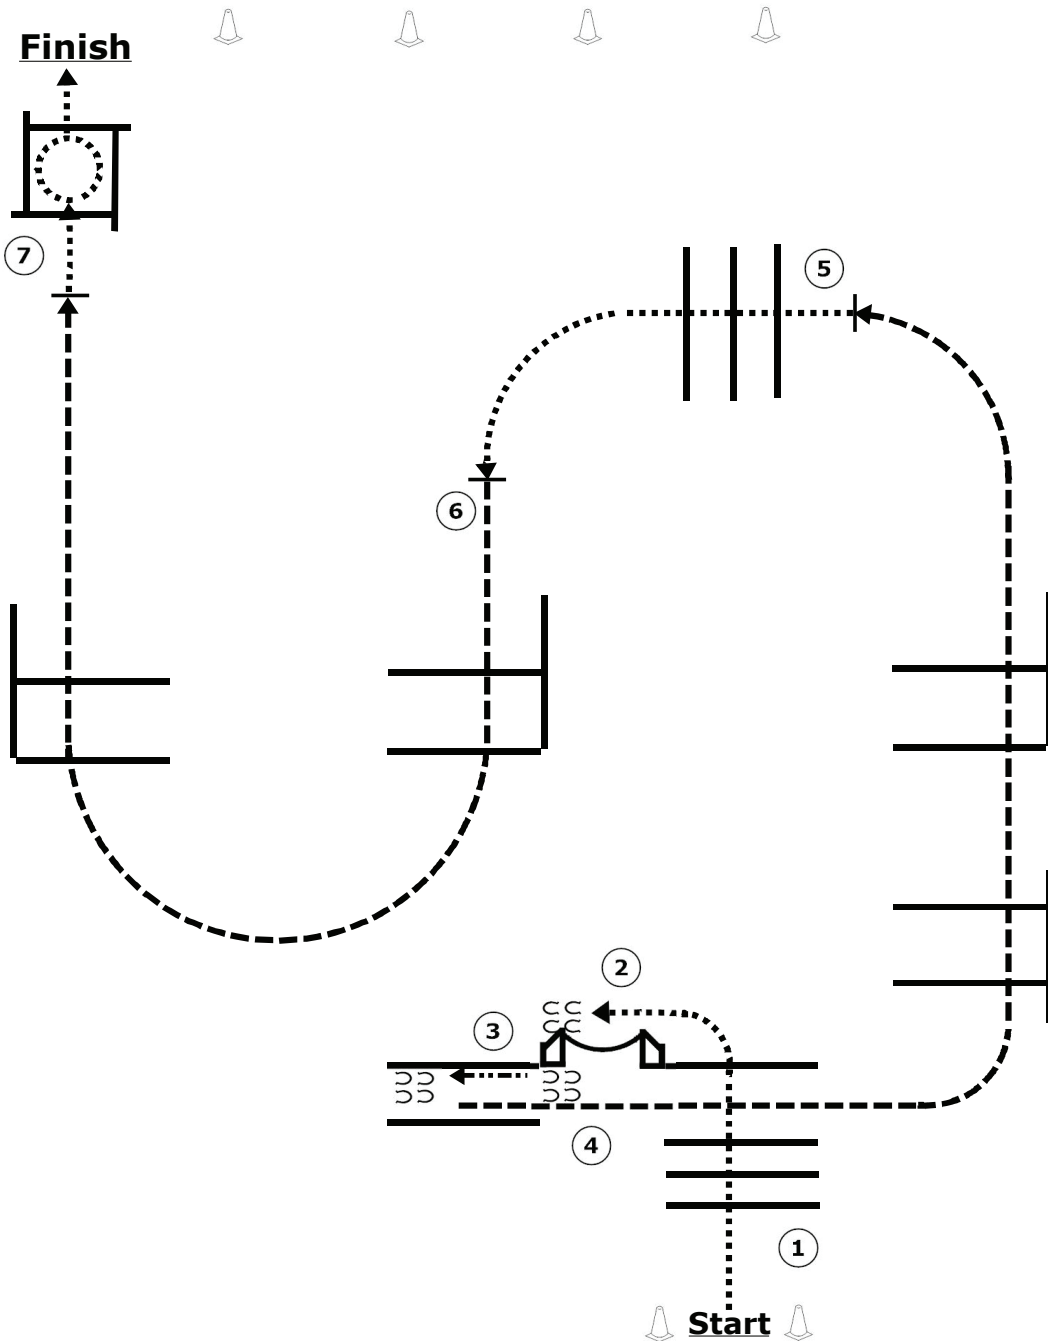

6/13/2026

- 1- Walk Poles
- 2- Walk through Gate (Gate Is Open)
- 3- Back To Front Of Chute
- 4- Walk Poles
- 5- Walk Poles
- 6- Walk Poles To Finish

Trail Class

336- All Breed Trail 8 And Under

This class show to only the first set of Judges

6/13/2026

- 1- Walk Poles To Gate
- 2- Left Hand Push Gate
- 3- Back Chute
- 4- Jog Poles
- 5- Walk Poles
- 6- Jog Poles
- 7- Walk Into Box, 360° Circle Right, Walk Out To Finish

Trail Class In Hand

307- APHA In Hand Trail
308- APHA Amateur In Hand Trail

6/13/2026

- 1- Walk Poles To Gate
- 2- Left Hand Push Gate
- 3- Back Chute
- 4- Jog Poles
- 5- Extended Jog & Serpentine Cones
- 6- Walk Into Box, 360° Circle Either Way, Walk Out
- 7- Jog Poles
- 8- Jog Poles To Finish

6/13/2026

- 1- Walk Poles To Gate
- 2- Left Hand Push Gate
- 3- Back Chute
- 4- Jog Poles
- 5- Extended Jog & Serpentine Cones
- 6- Walk Into Box, 360° Either Way, Walk Out
- 7- Left Lead Poles
- 8- Jog Poles
- 9- Right Lead Lope Poles To Finish