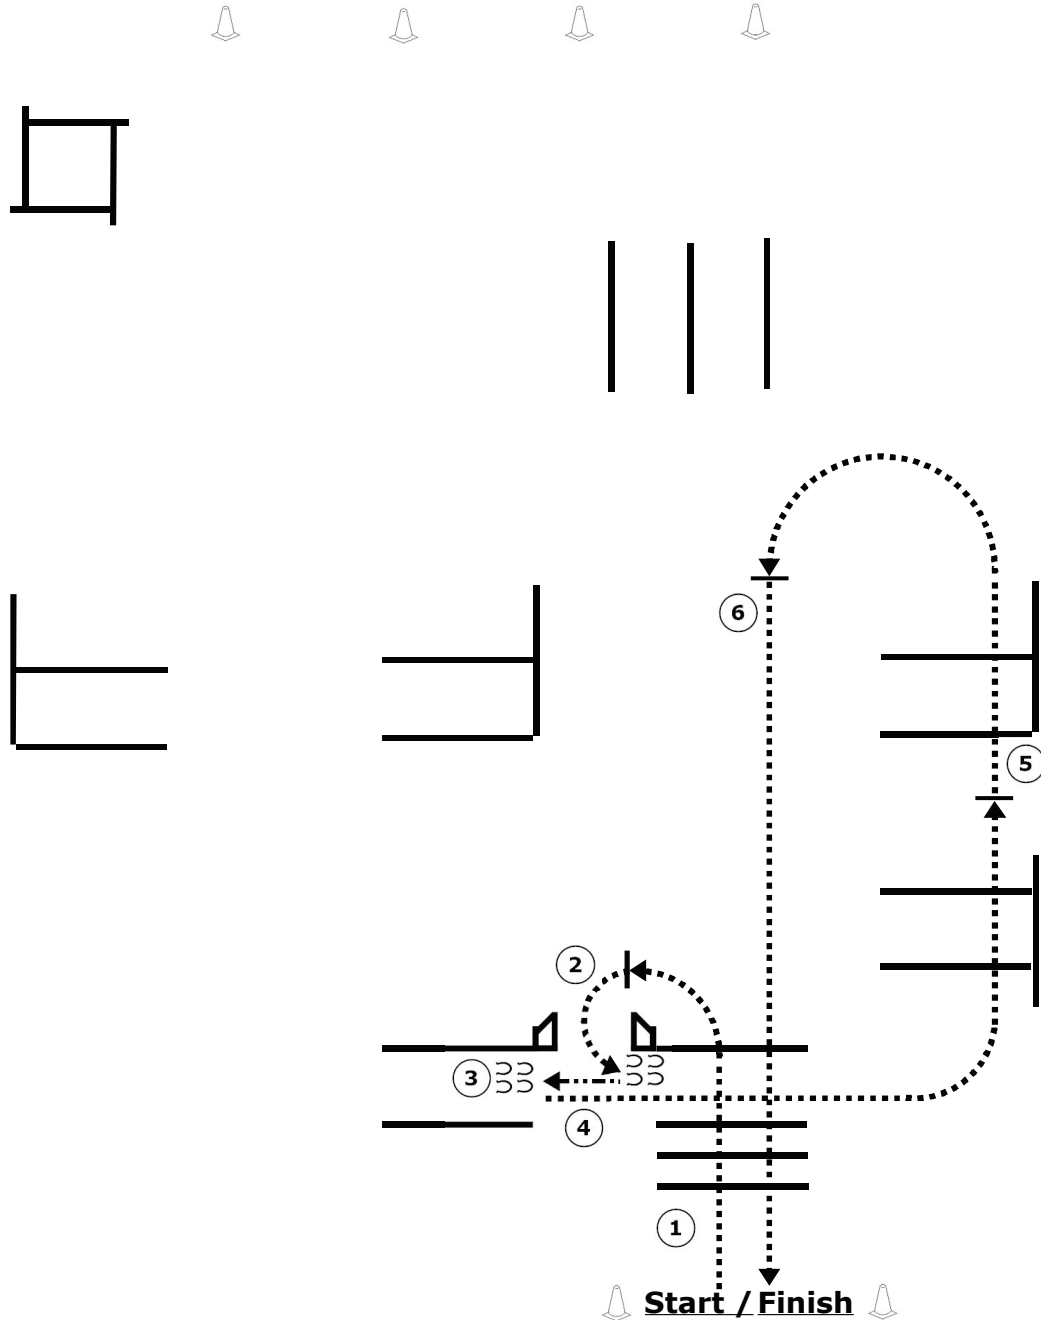

6/13/2026

- 1- Walk Poles
- 2- Walk through Gate (Gate Is Open)
- 3- Back To Front Of Chute
- 4- Walk Poles
- 5- Walk Poles
- 6- Walk Poles To Finish

Trail Class

336- All Breed Trail 8 And Under

This class show to only the first set of Judges

6/13/2026

- 1- Walk Poles To Gate
- 2- Left Hand Push Gate
- 3- Back Chute
- 4- Jog Poles
- 5- Walk Poles
- 6- Jog Poles
- 7- Walk Into Box, 360° Circle Right, Walk Out To Finish

Trail Class In Hand

307- APHA In Hand Trail
308- APHA Amateur In Hand Trail

6/13/2026

- 1- Walk Poles To Gate
- 2- Left Hand Push Gate
- 3- Back Chute
- 4- Jog Poles
- 5- Extended Jog & Serpentine Cones
- 6- Walk Into Box, 360° Circle Either Way, Walk Out
- 7- Jog Poles
- 8- Jog Poles To Finish