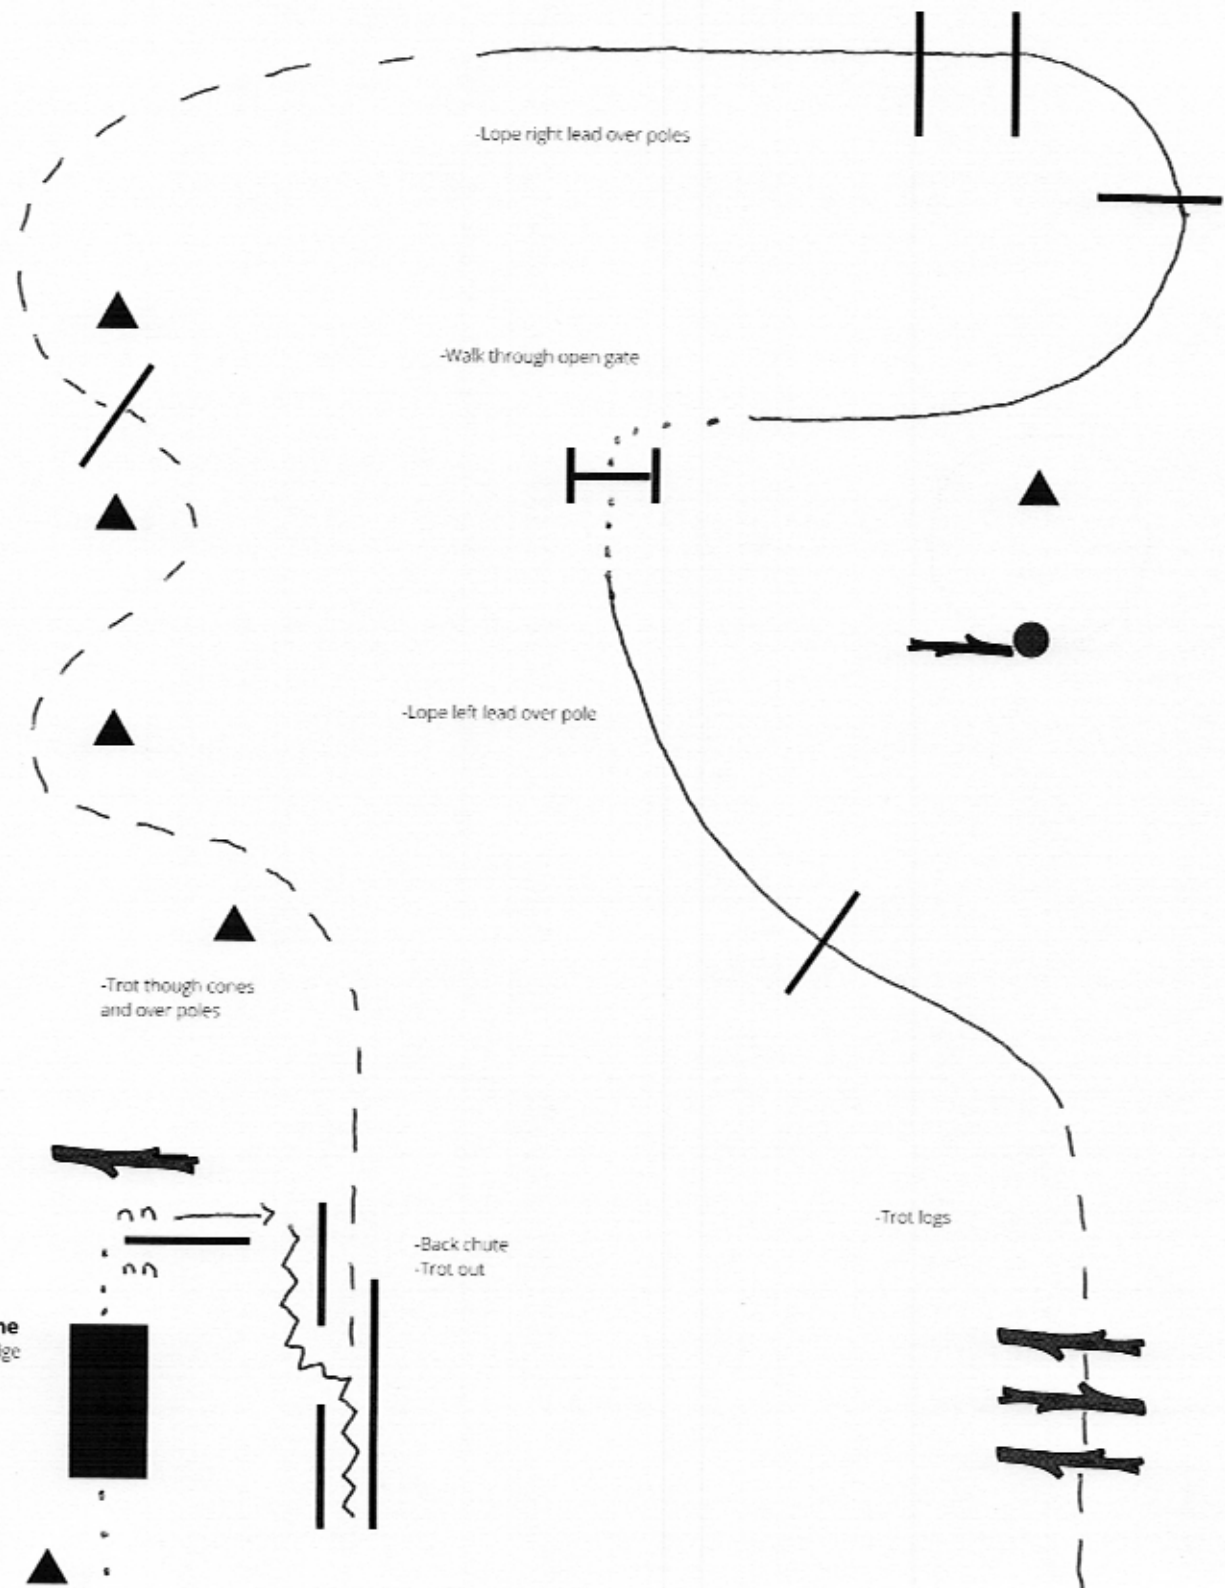

79 AQHA L1

80 AQHA Rookie Y

81 AQHA Rookie Am

82 AQHA L1 Youth

83 AQHA L1 Am

84 AQHA L1 Am Select

-Start at cone
-Walk over bridge
-Sidepass right

-Back chute
-Trot out

-Lope right lead over poles

-Walk through open gate

-Lope left lead over pole

-Trot through cones
and over poles

-Trot logs

Ranch It Up - 2022

85 AQHA Youth

Ranch It Up - 2022