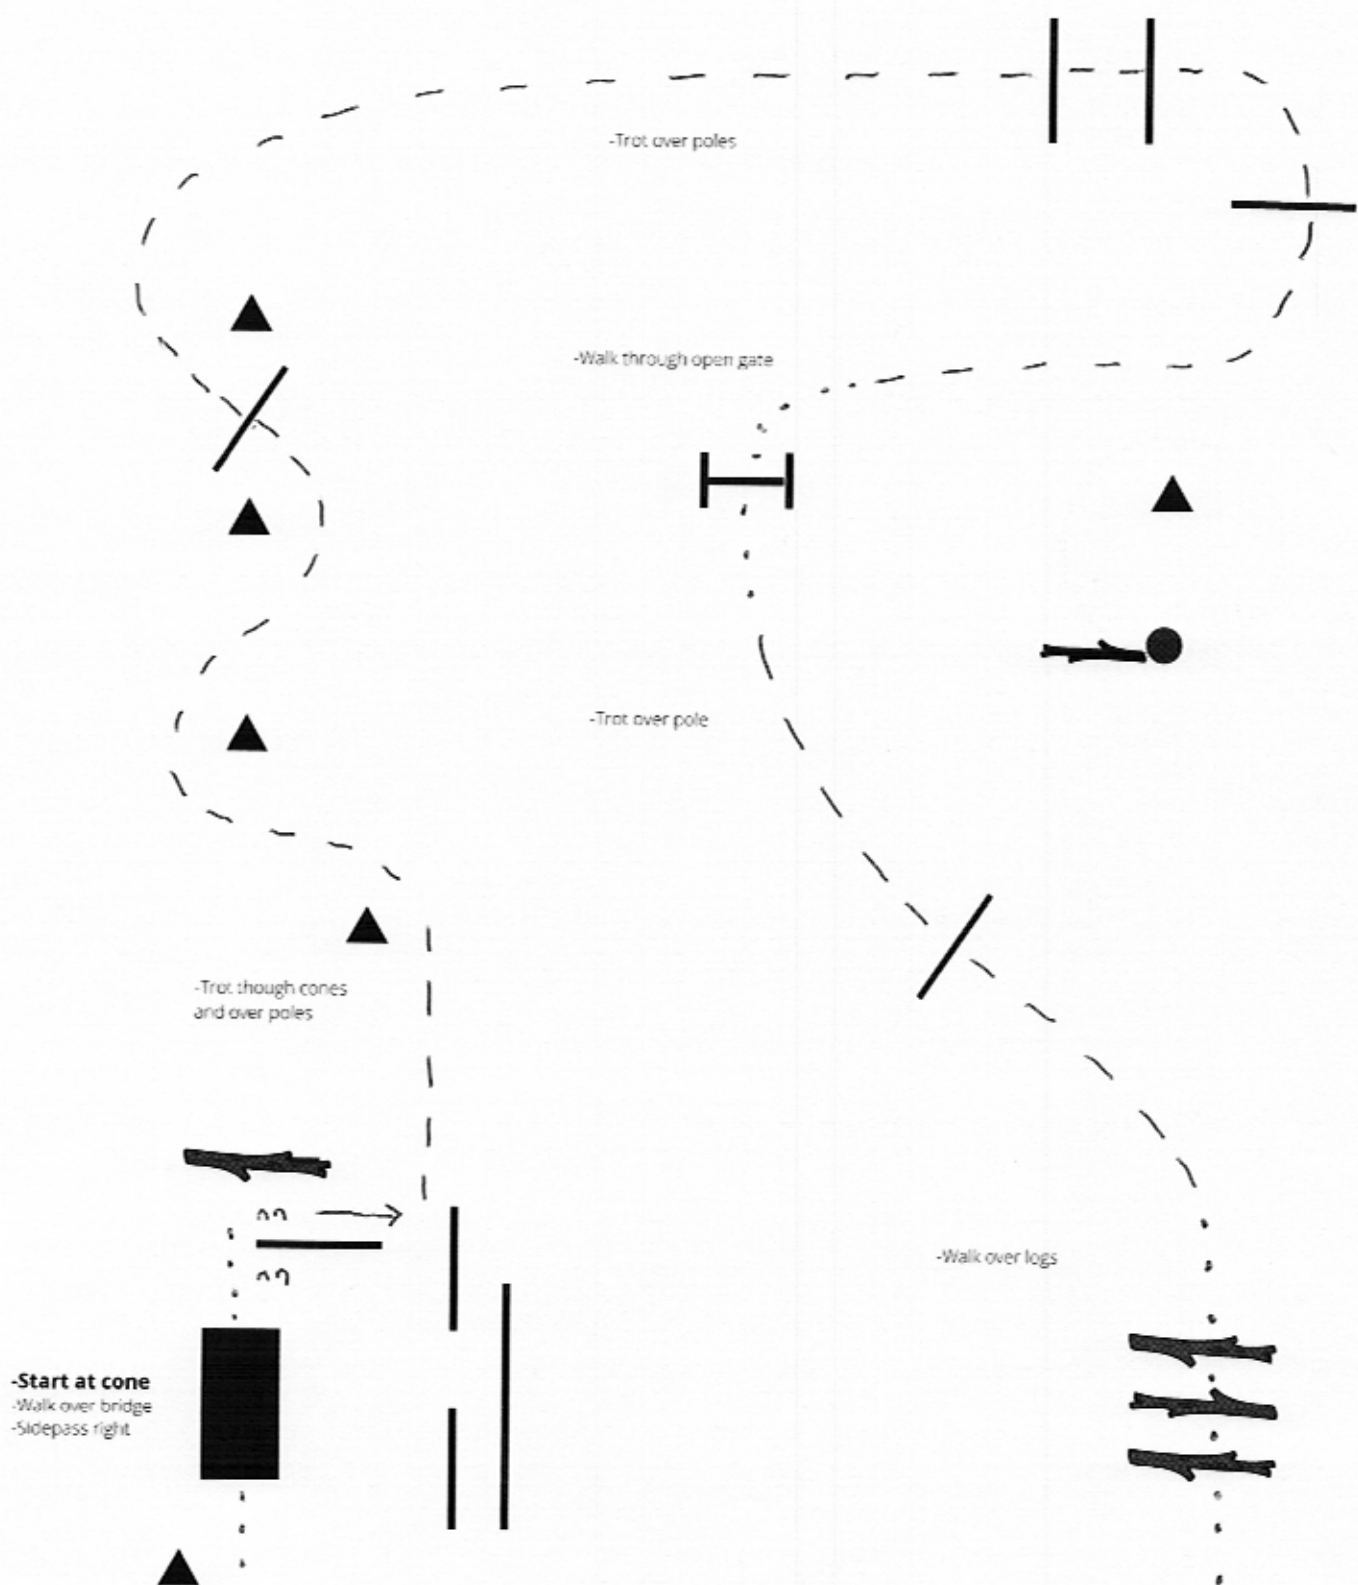

Ranch It Up - 2022

73 AB Non Pro WT

74 AB Youth WT

75 AB Youth WT 11 & U

Ranch It Up - 2022

76 AB Open

77 AB Non Pro

78 AB Youth

79 AQHA L1

80 AQHA Rookie Y

81 AQHA Rookie Am

82 AQHA L1 Youth

83 AQHA L1 Am

84 AQHA L1 Am Select

-Start at cone
-Walk over bridge
-Sidepass right

-Back chute
-Trot out

-Lope right lead over poles

-Walk through open gate

-Lope left lead over pole

-Trot through cones
and over poles

-Trot logs

Ranch It Up - 2022

85 AQHA Youth

Ranch It Up - 2022