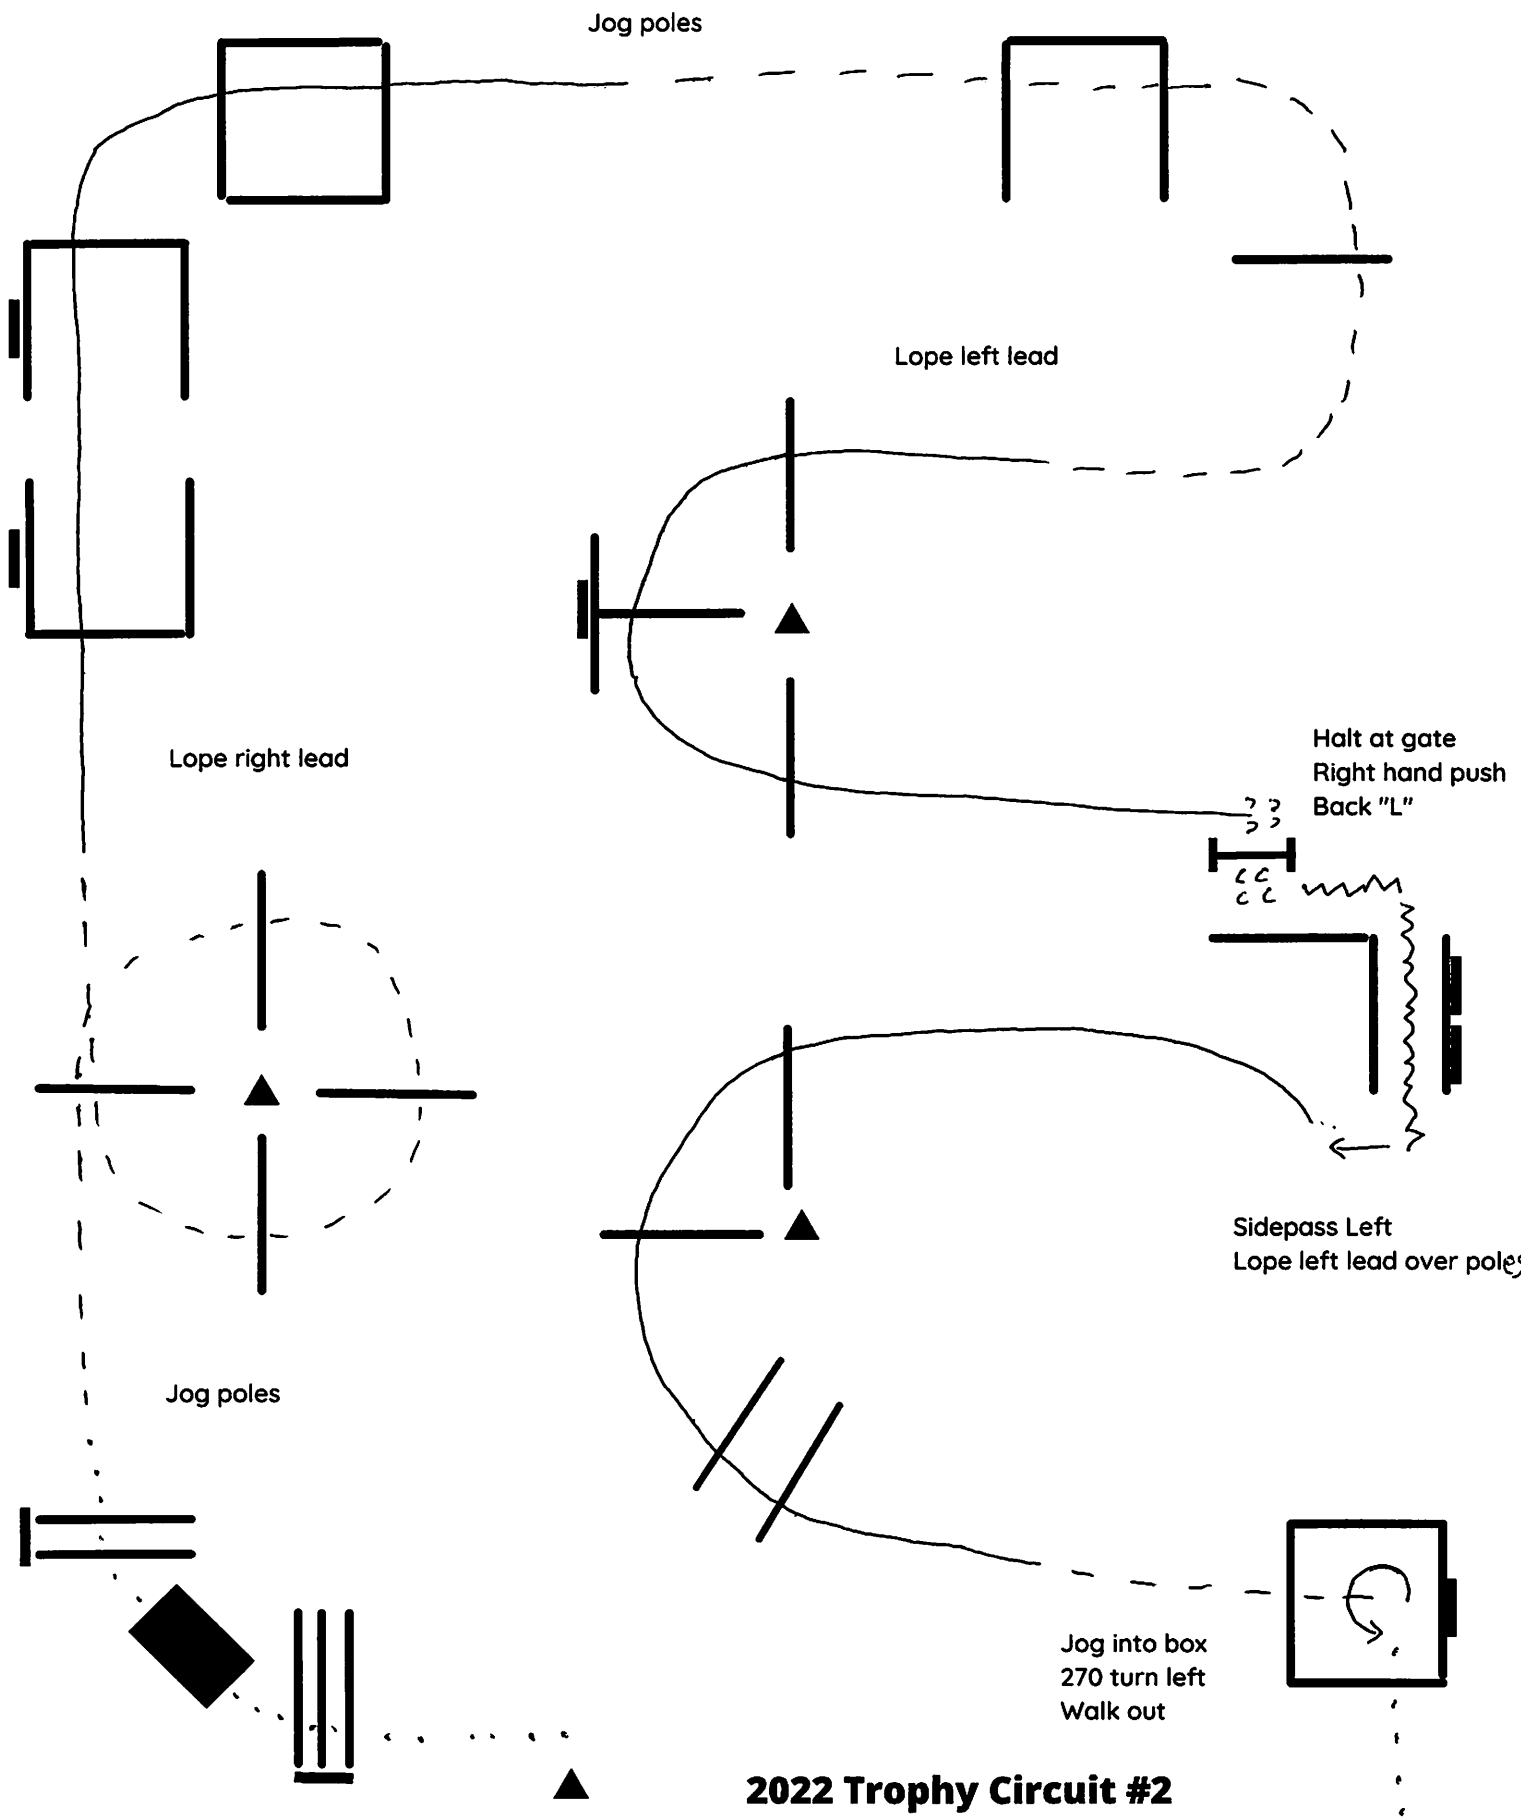

2022 Trophy Circuit #1

- 153 A. A/B L1 Horse
- 153. L1 Horse
- 154. L1 Y 13 & U
- 155. L1 Y 14-18
- 156. L1 Am
- 157. Rookie Y
- 158. Rookie Am
- 165. A/B 14 & U
- 166. A/B 15 & Over

Start at gate
 Right hand push gate
 Walk poles, bridge, poles and into chute
 Back "L"

2022 Trophy Circuit #1

- 160. Y 14 -18
- 161. Jr Horse
- 162. Select Am
- 163. Amateur
- 164. Sr Horse

2022 Trophy Circuit #1

- 167. L1 Y W/T
- 168. L1 Am W/T
- 169. A/B W/T 11 & Under
- 170. A/B W/T 14 & Under
- 171. A/B W/T 15 & Over

Start at gate
 Right hand push gate
 Walk poles, bridge, poles and into chute
 Back "L"

Halt at cone
 Walk out

2022 Trophy Circuit #2

- | | |
|----------------------------|---------------------------|
| 153 A. A/B L1 Horse | 157. Rookie Y |
| 153. L1 Horse | 158. Rookie Am |
| 154. L1 Y 13 & U | |
| 155. L1 Y 14-18 | 165. A/B 14 & U |
| 156. L1 Am | 166. A/B 15 & Over |