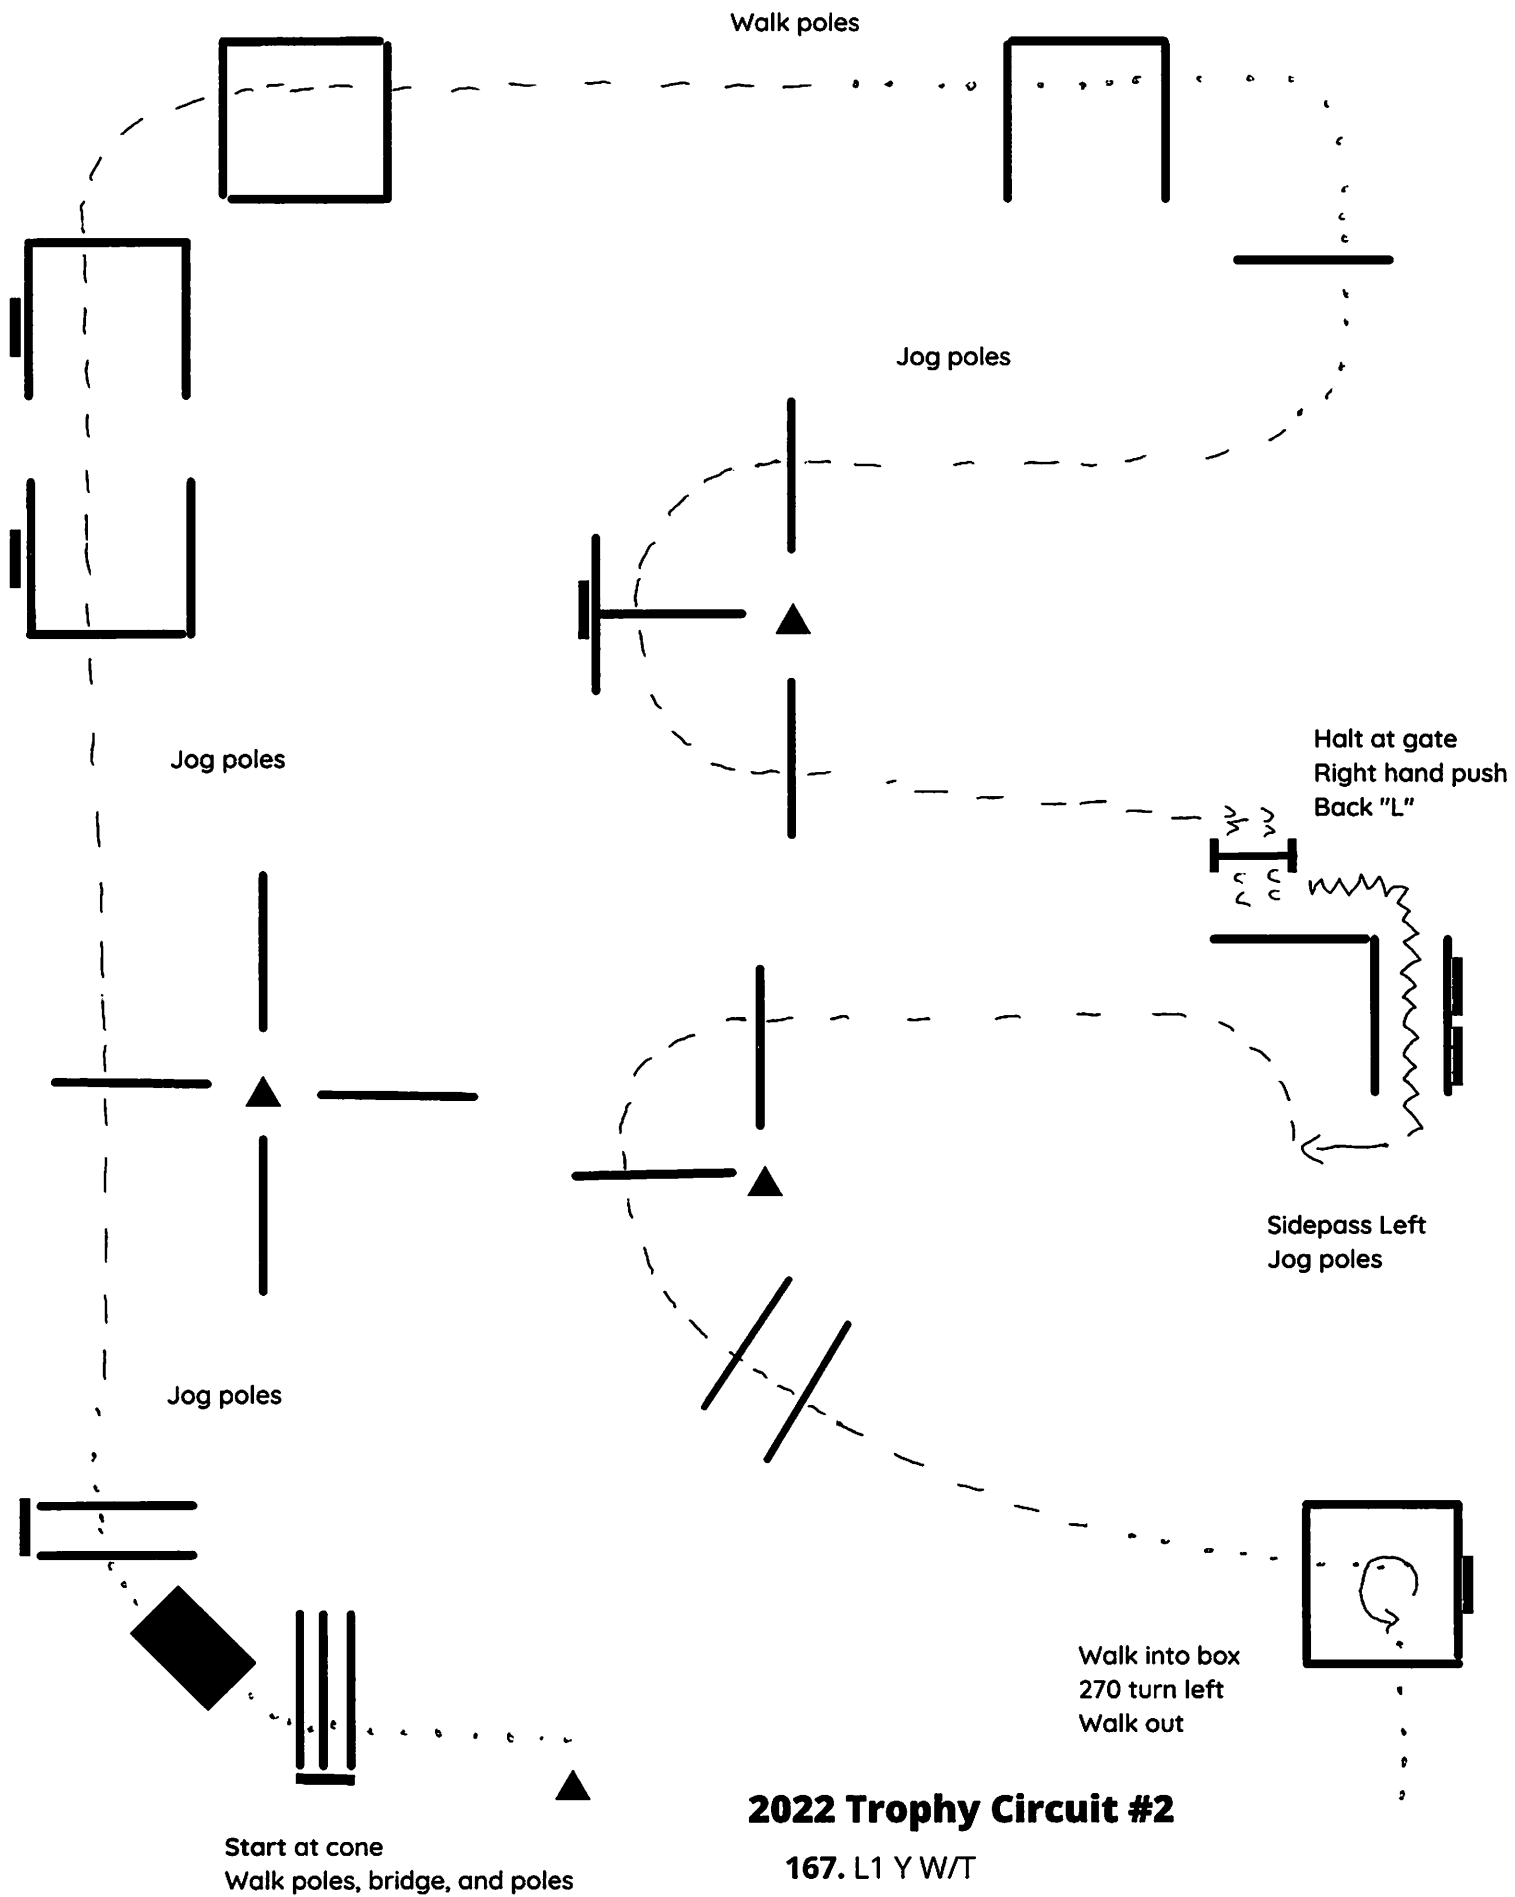

2022 Trophy Circuit #2

167. L1 Y W/T

168. L1 Am W/T

169. A/B W/T 11 & Under

170. A/B W/T 14 & Under

171. A/B W/T 15 & Over