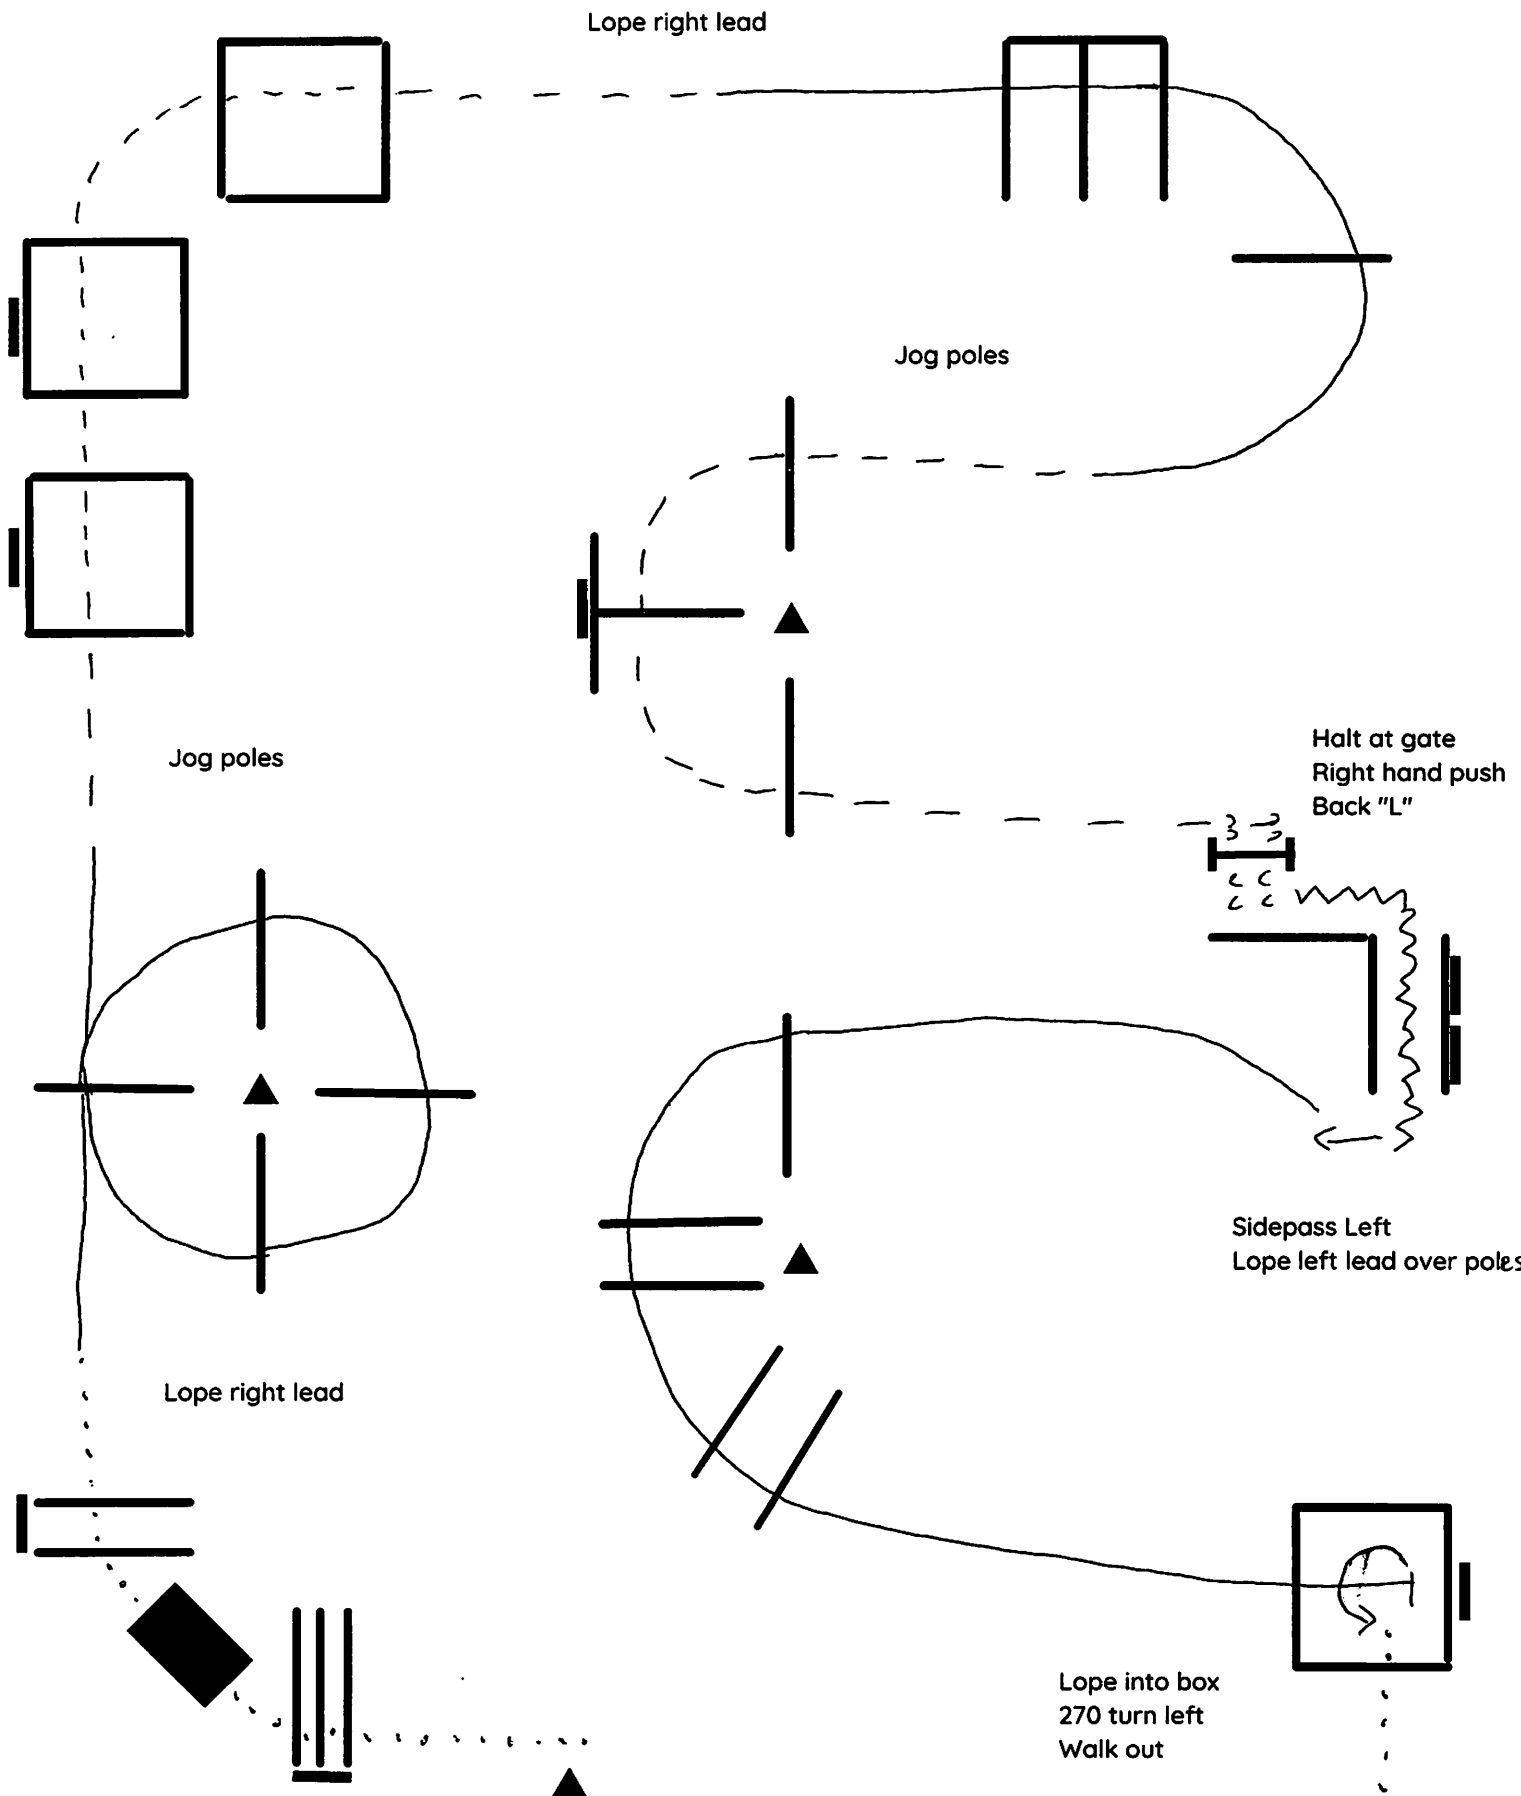

2022 Trophy Circuit #1

- 153 A. A/B L1 Horse
- 153. L1 Horse
- 154. L1 Y 13 & U
- 155. L1 Y 14-18
- 156. L1 Am
- 157. Rookie Y
- 158. Rookie Am
- 165. A/B 14 & U
- 166. A/B 15 & Over

Start at gate
 Right hand push gate
 Walk poles, bridge, poles and into chute
 Back "L"

Start at gate
 Right hand push gate
 Walk poles, bridge, poles and into chute
 Back "L"

Halt at cone
 Walk out

2022 Trophy Circuit #2

- | | |
|----------------------------|---------------------------|
| 153 A. A/B L1 Horse | 157. Rookie Y |
| 153. L1 Horse | 158. Rookie Am |
| 154. L1 Y 13 & U | |
| 155. L1 Y 14-18 | 165. A/B 14 & U |
| 156. L1 Am | 166. A/B 15 & Over |