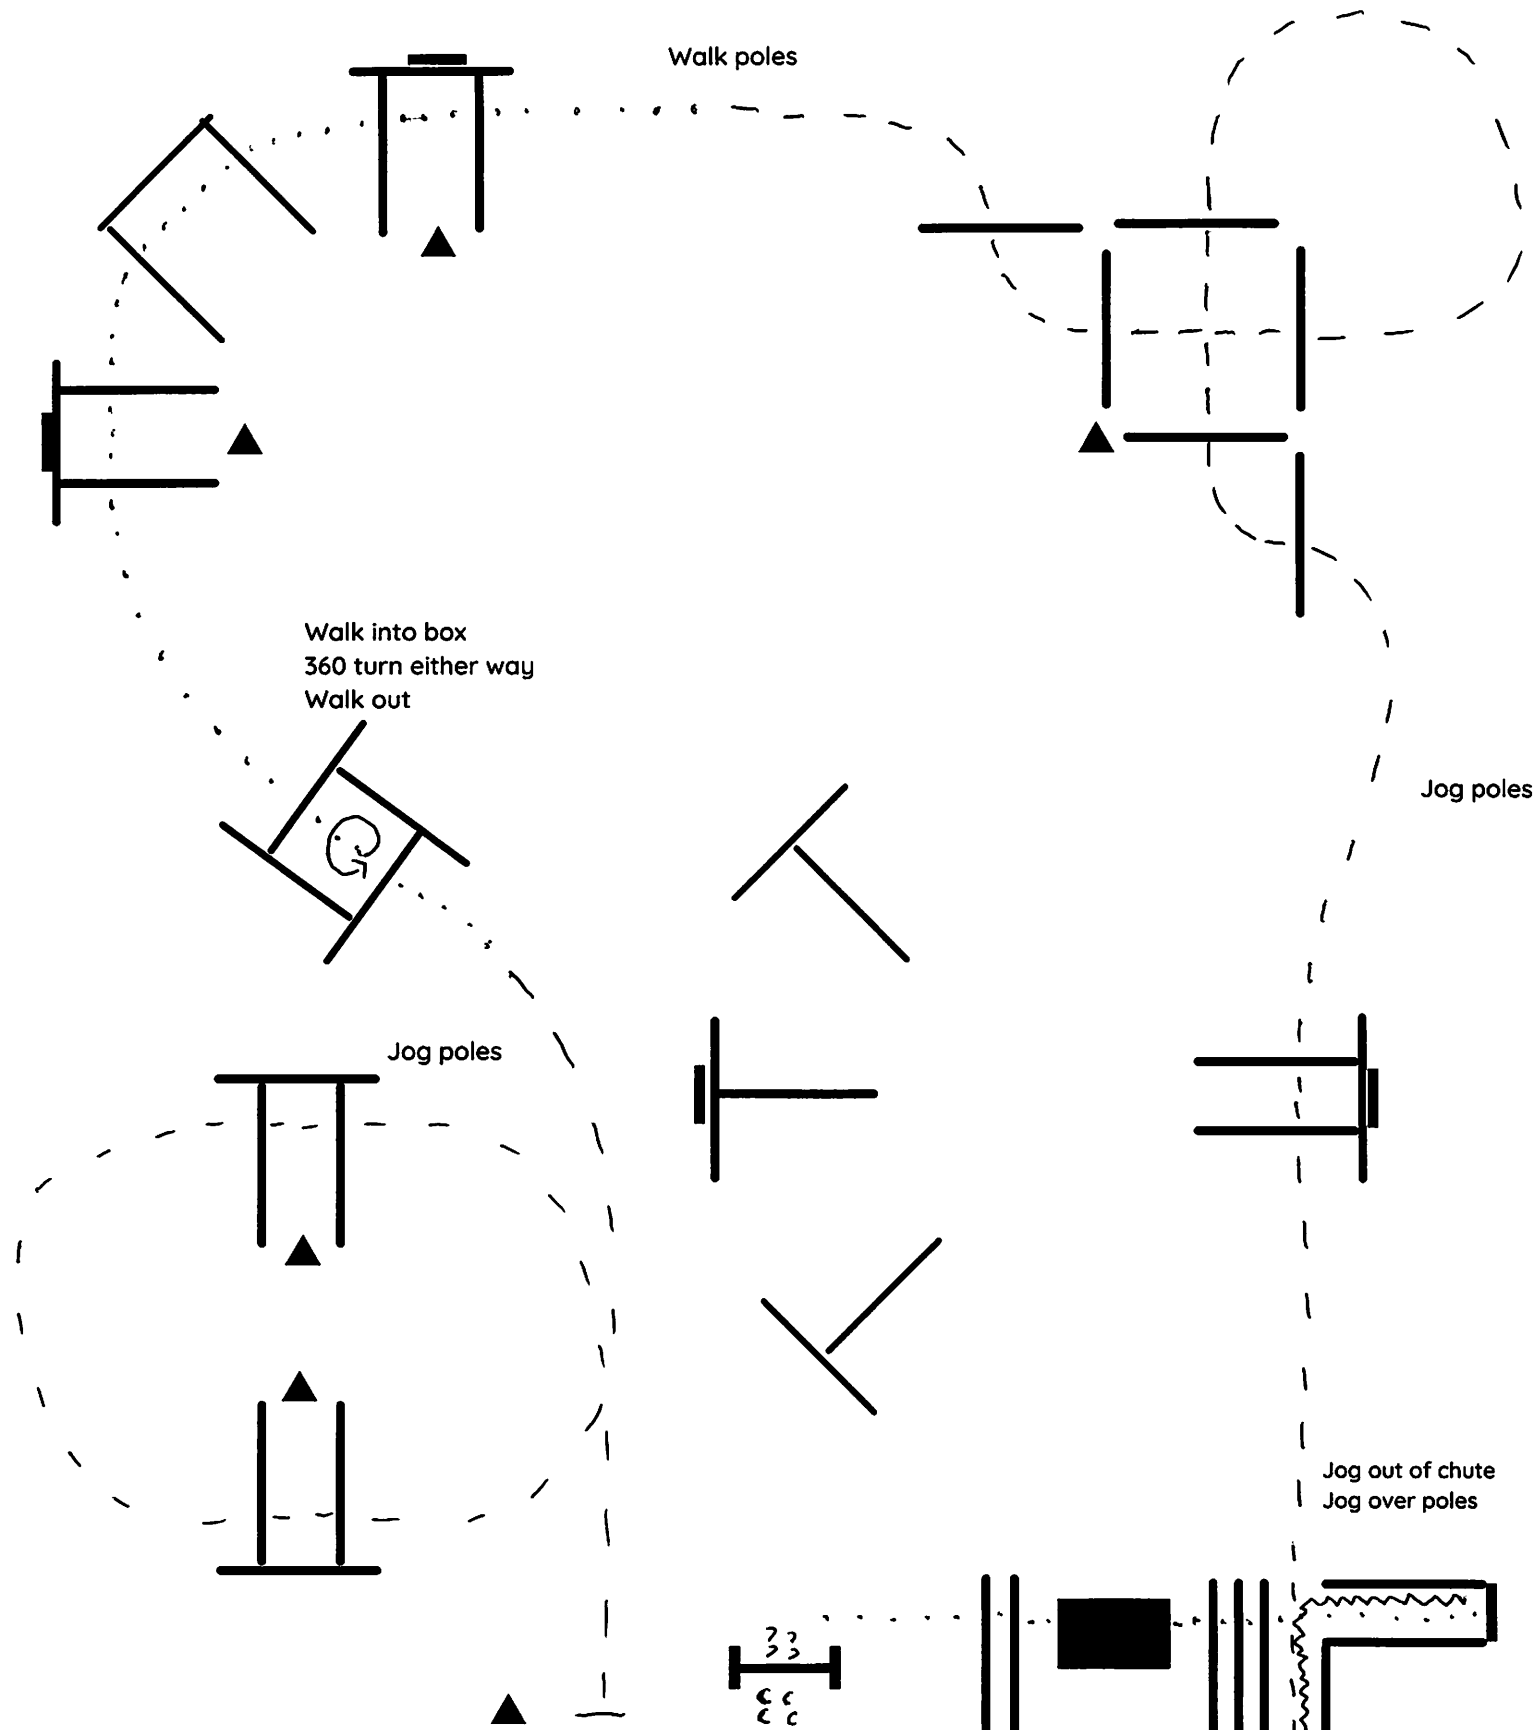

2022 Trophy Circuit #1

167. L1 Y W/T
168. L1 Am W/T
169. A/B W/T 11 & Under
170. A/B W/T 14 & Under
171. A/B W/T 15 & Over

Start at gate
Right hand push gate
Walk poles, bridge, poles and into chute
Back "L"

Halt at cone
Walk out