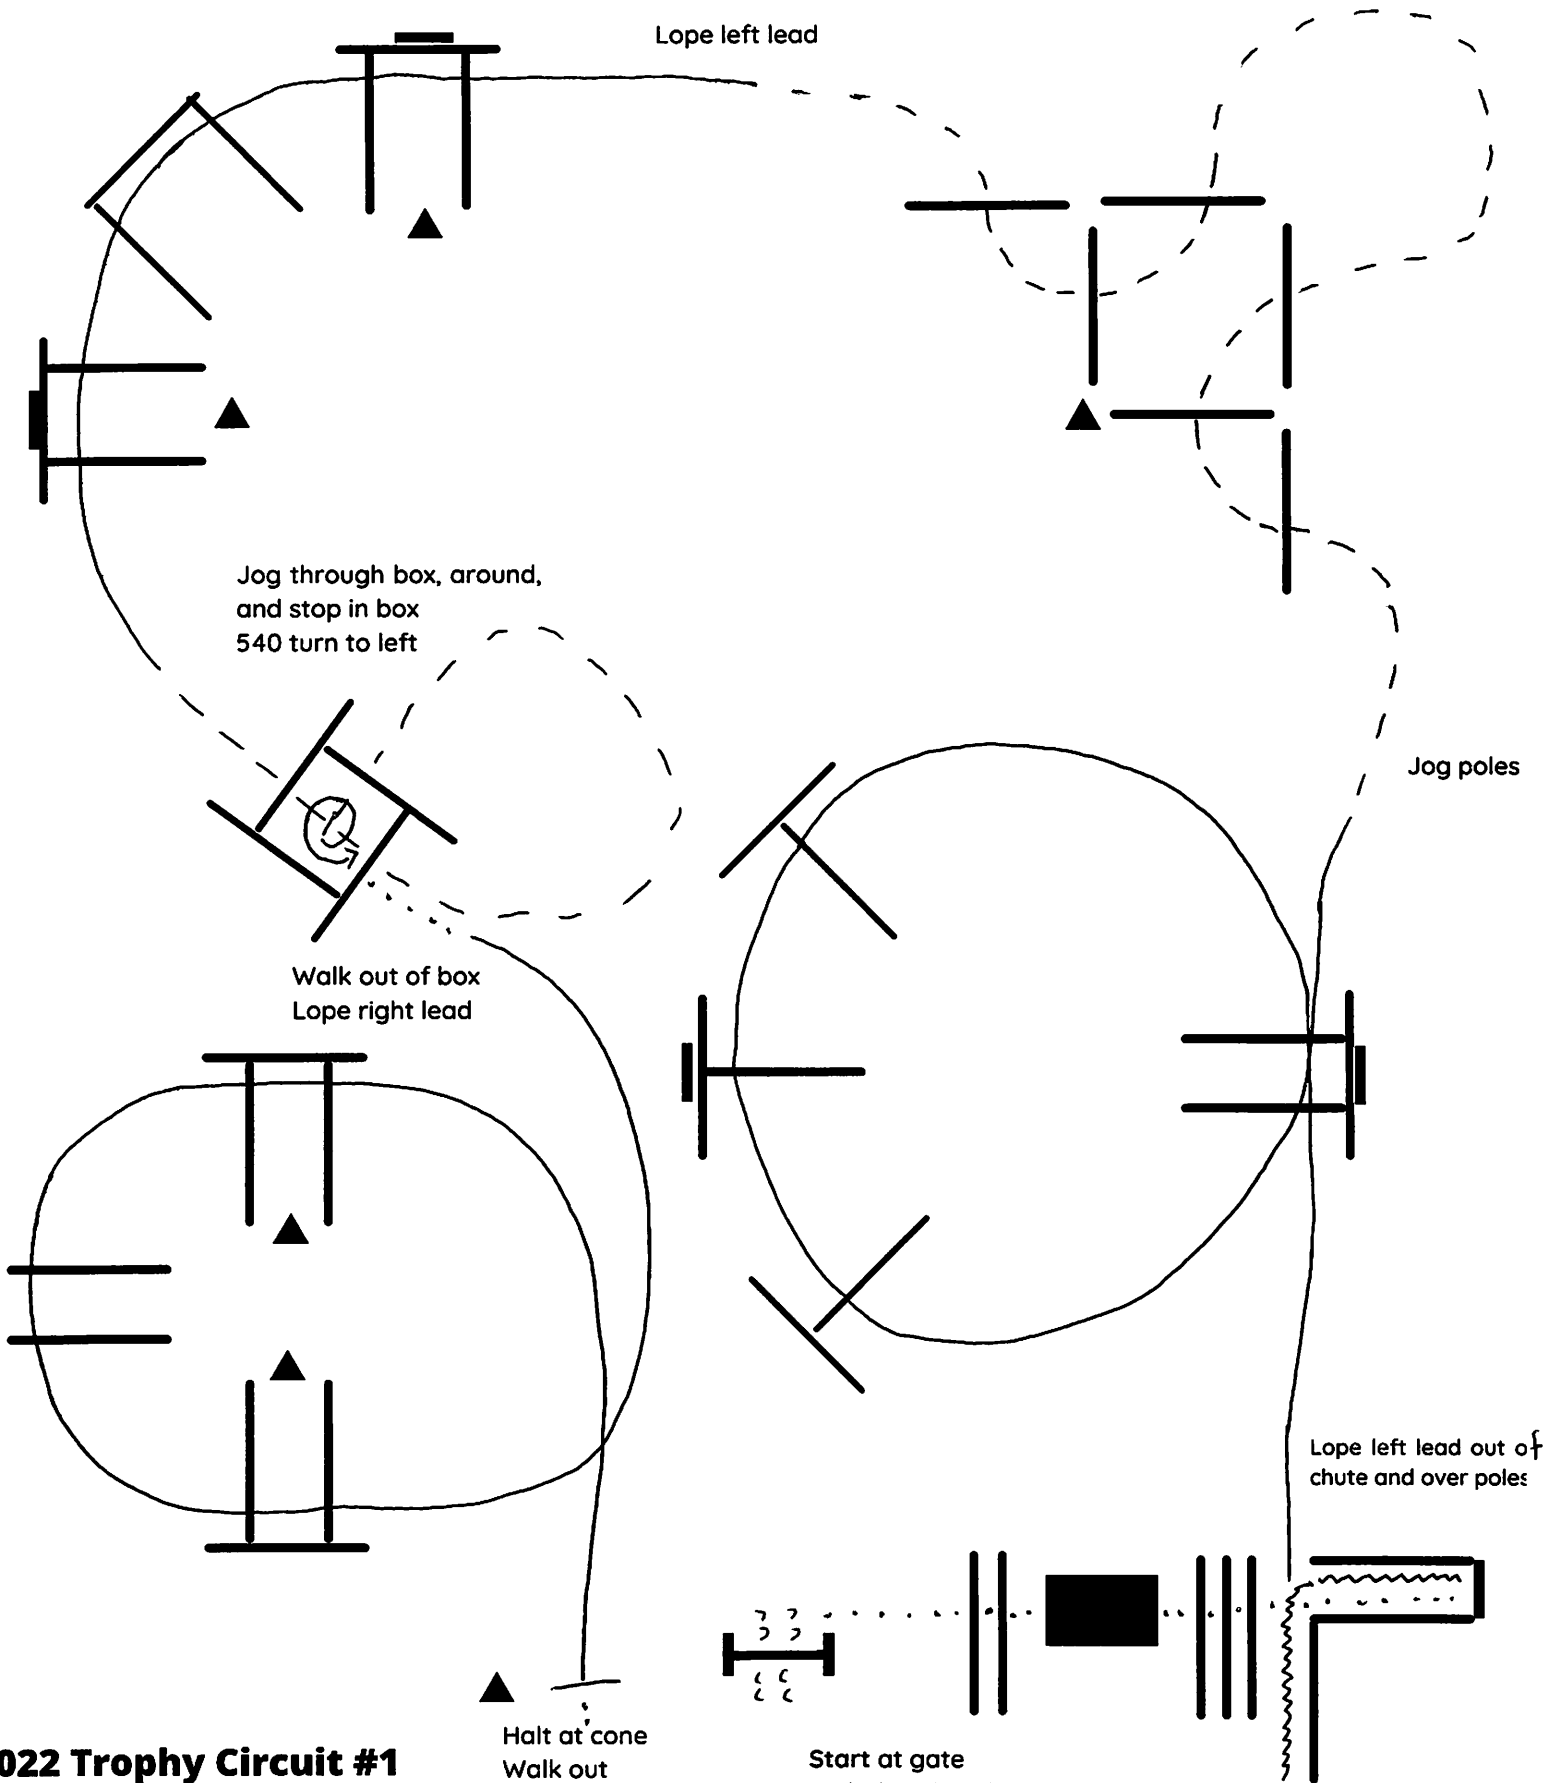

2022 Trophy Circuit #1

- 153 A. A/B L1 Horse
- 153. L1 Horse
- 154. L1 Y 13 & U
- 155. L1 Y 14-18
- 156. L1 Am
- 157. Rookie Y
- 158. Rookie Am
- 165. A/B 14 & U
- 166. A/B 15 & Over

Start at gate
 Right hand push gate
 Walk poles, bridge, poles and into chute
 Back "L"

Start at gate
 Right hand push gate
 Walk poles, bridge, poles and into chute
 Back "L"

Halt at cone
 Walk out

2022 Trophy Circuit #2

- | | |
|----------------------------|---------------------------|
| 153 A. A/B L1 Horse | 157. Rookie Y |
| 153. L1 Horse | 158. Rookie Am |
| 154. L1 Y 13 & U | |
| 155. L1 Y 14-18 | 165. A/B 14 & U |
| 156. L1 Am | 166. A/B 15 & Over |